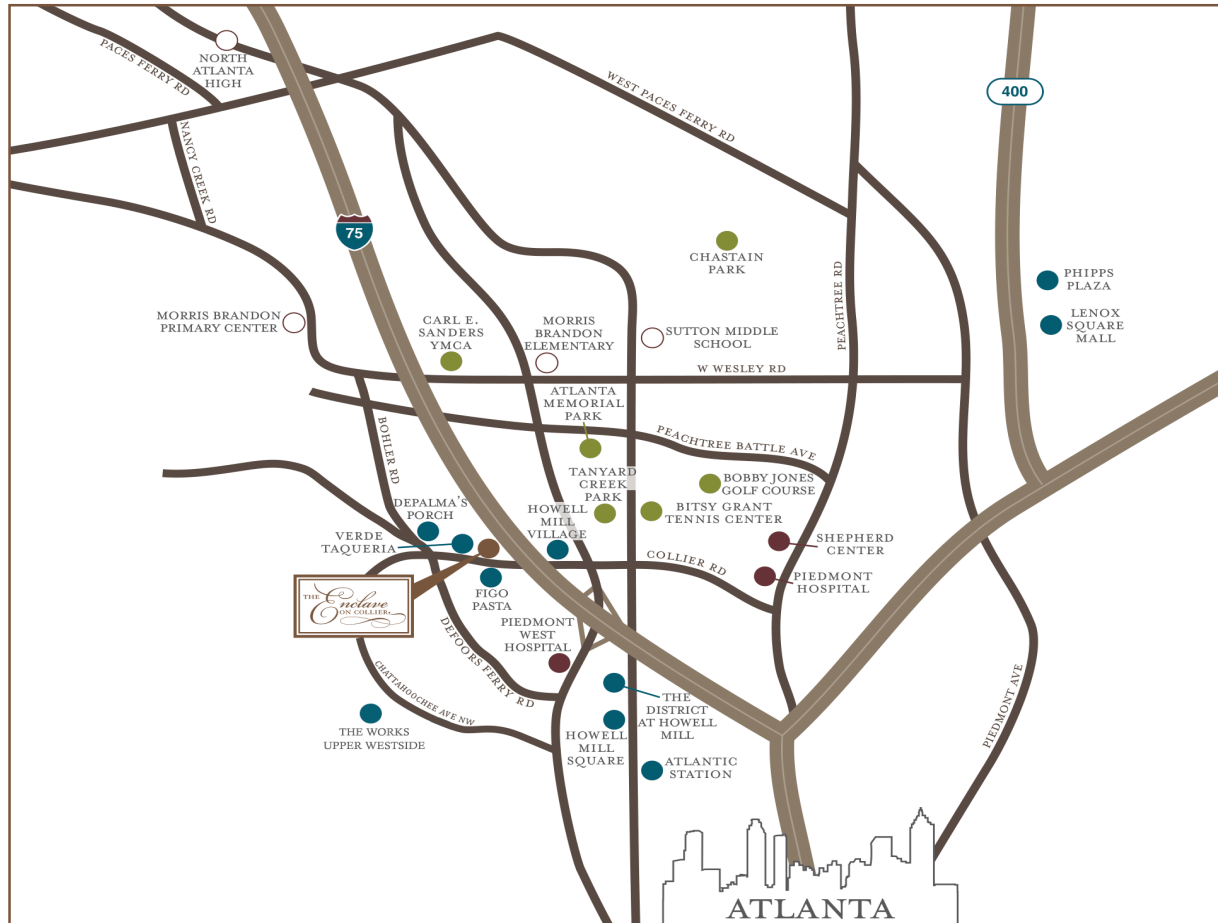

THE ENCLAVE ON COLLIER

REFINED LIVING IN THE HEART OF COLLIER HILLS

MEDICAL

- PIEDMONT HOSPITAL
- SHEPHERD CENTER
- PIEDMONT WEST HOSPITAL

RETAIL AND DINING

- LENOX SQUARE MALL
- PHIPPS PLAZA
- ATLANTIC STATION
- UPPER WESTSIDE'S THE WORKS
- THE DISTRICT AT HOWELL MILL
- HOWELL MILL SQUARE
- HOWELL MILL VILLAGE
- VERDE TAQUERIA

RECREATION

- BITSY GRANT TENNIS CENTER
- BOBBY JONES GOLF COURSE
- CARL E. SANDERS YMCA
- TANYARD CREEK PARK
- ATLANTA MEMORIAL PARK

THE *Enclave*
ON COLLIER

THE ENCLAVE ON COLLIER
2073 BELLRICK ROAD NW
ATLANTA, GA 30318
770-809-6016
JWCATLANTA.COM

**BERKSHIRE
HATHAWAY** | Georgia
HomeServices | Properties

NEW HOMES DIVISION
CONDOS • SINGLE FAMILY • TOWNHOMES