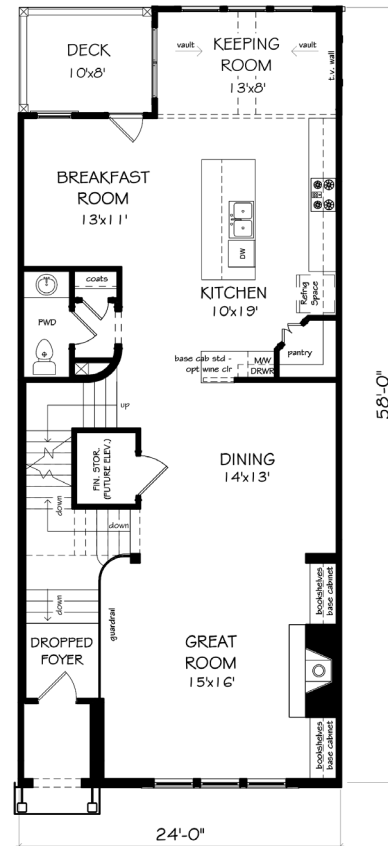

THE *Enclave*
ON COLLIER

THE BRIARCLIFF

3,141+ SQ. FT. - 3 BD, 3.5

THE ENCLAVE ON COLLIER
1131 CORDIA AVE
ATLANTA, GA 30318
770-809-6016
JWCATLANTA.COM

BERKSHIRE HATHAWAY HomeServices | Georgia Properties

NEW HOMES DIVISION
CONDOS • SINGLE FAMILY • TOWNHOMES