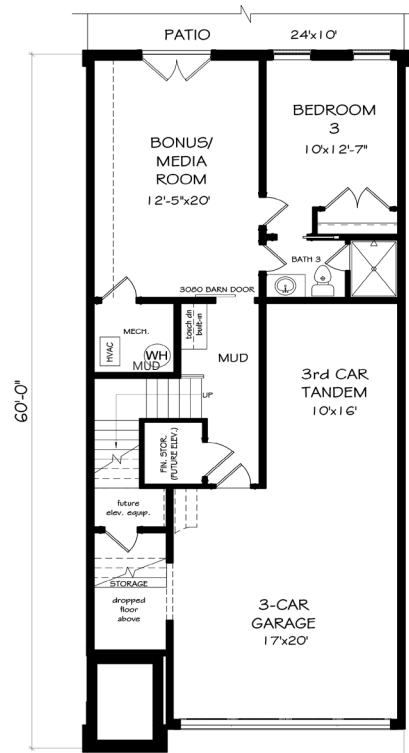

THE *Enclave*
ON COLLIER

THE BRIARCLIFF

3,141+ SQ. FT. - 3 BD, 3.5

THE ENCLAVE ON COLLIER
1131 CORDIA AVE
ATLANTA, GA 30318
770-809-6016
JWCATLANTA.COM

BERKSHIRE HATHAWAY HomeServices | Georgia Properties

NEW HOMES DIVISION
CONDOS • SINGLE FAMILY • TOWNHOMES