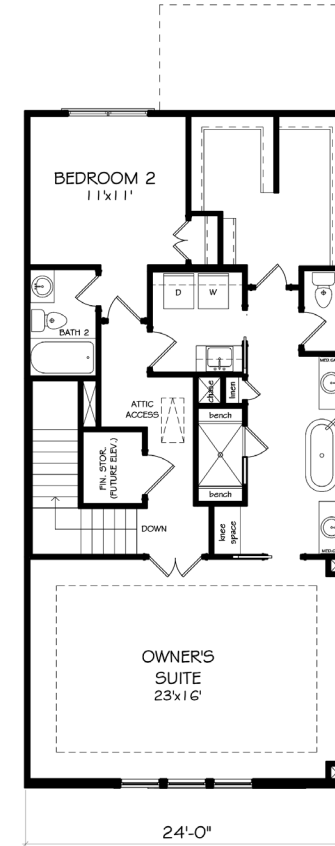

THE *Enclave*
ON COLLIER

THE BRIARCLIFF

3,141+ SQ. FT. - 3 BD, 3.5

THE ENCLAVE ON COLLIER
1131 CORDIA AVE
ATLANTA, GA 30318
770-809-6016
JWCATLANTA.COM

BERKSHIRE HATHAWAY HomeServices | Georgia Properties

NEW HOMES DIVISION
CONDOS • SINGLE FAMILY • TOWNHOMES