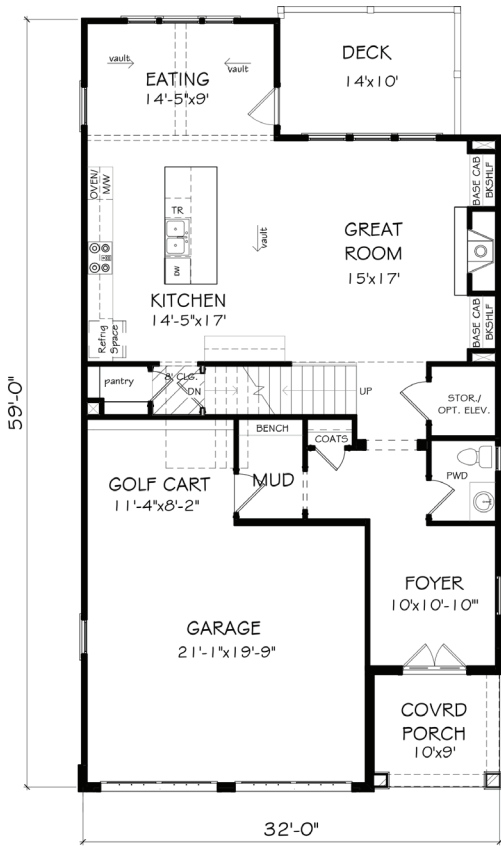

LAKE SIDE

Select

THE ETOWAH 2-STORY | 2,010 SQ. FT. | 2 BD, 2.5 BA

THE ETOWAH 2-STORY + TERRACE (FINISHED) | 2,870 SQ. FT. | 3 BD, 3.5 BA

FIRST FLOOR

SECOND FLOOR

TERRACE LEVEL

LAKE SIDE AT RIVER GREEN | 200 RIVER GREEN AVENUE
 CANTON, GA 30114 | 678-321-4211 | RIVERGREENLAKESIDE.COM