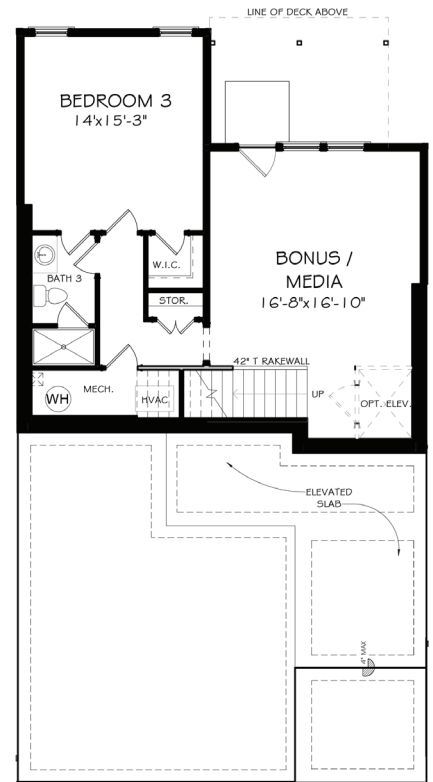

LAKE SIDE

Select

THE ETOWAH 2-STORY | 2,010 SQ. FT. | 2 BD, 2.5 BA

THE ETOWAH 2-STORY + TERRACE (FINISHED) | 2,870 SQ. FT. | 3 BD, 3.5 BA

FIRST FLOOR

SECOND FLOOR

TERRACE LEVEL

LAKE SIDE AT RIVER GREEN | 200 RIVER GREEN AVENUE
 CANTON, GA 30114 | 678-321-4211 | RIVERGREENLAKESIDE.COM