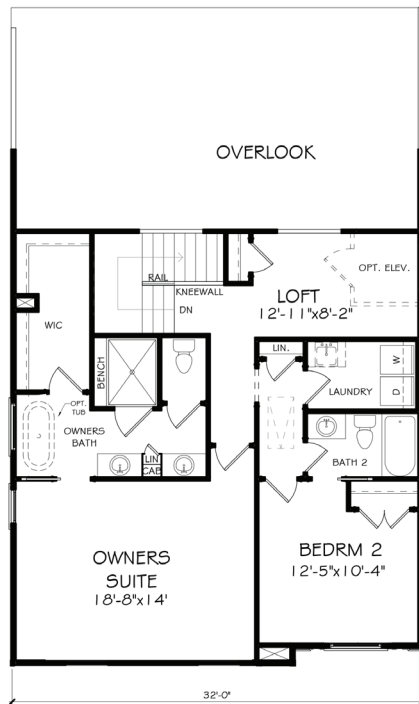

LAKE SIDE

Select

THE ETOWAH 2-STORY | 2,010 SQ. FT. | 2 BD, 2.5 BA

THE ETOWAH 2-STORY + TERRACE (FINISHED) | 2,870 SQ. FT. | 3 BD, 3.5 BA

FIRST FLOOR

SECOND FLOOR

TERRACE LEVEL

LAKE SIDE AT RIVER GREEN | 200 RIVER GREEN AVENUE
 CANTON, GA 30114 | 678-321-4211 | RIVERGREENLAKESIDE.COM