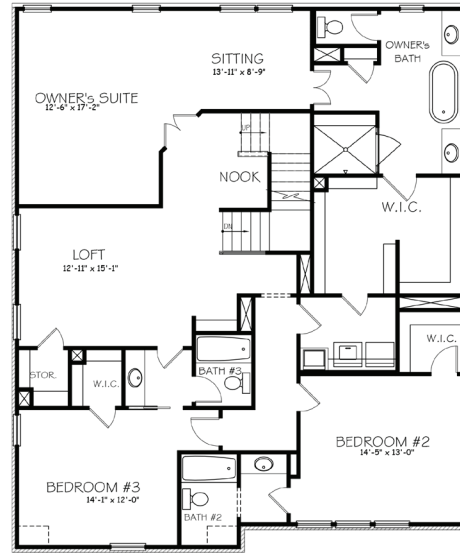

SECOND FLOOR