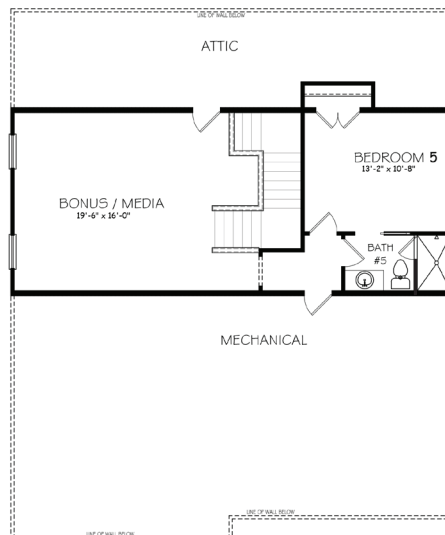

THIRD FLOOR

THE ENCLAVE ON LAVISTA | 4738 LAVISTA RD
TUCKER, GA 30084 | 678-496-9179 | ENCLAVEONLAVISTA.COM

04-2024

NEW HOMES DIVISION
CONDO'S • SINGLE FAMILY • TOWNHOMES