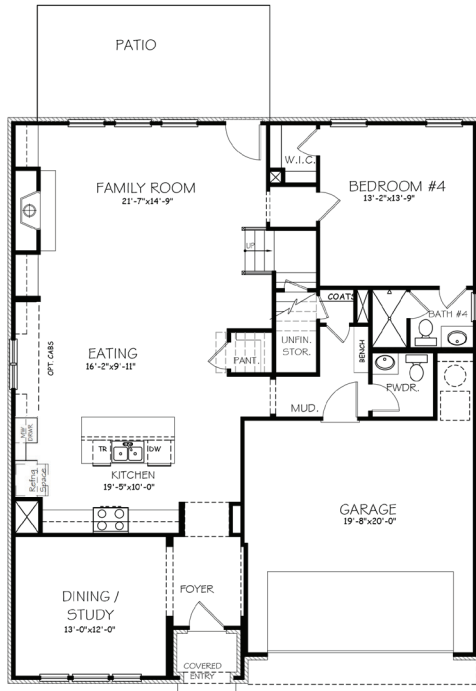

the
ENCLAVE
ON LAVISTA

THE HARTFORD

3,934 SQ. FT. - 5 BD | 5.5 BA

FIRST FLOOR