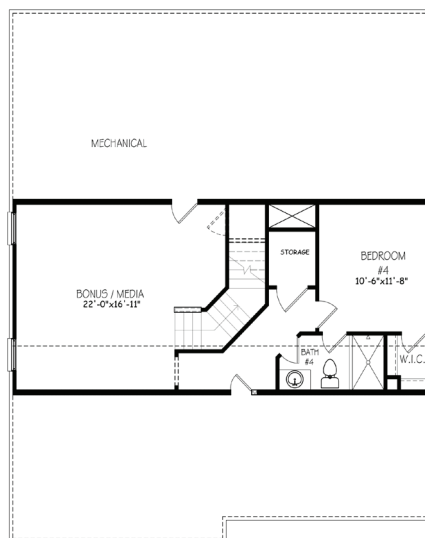

THIRD FLOOR

THE ENCLAVE ON LAVISTA | 4738 LAVISTA RD
TUCKER, GA 30084 | 678-496-9179 | ENCLAVEONLAVISTA.COM

04-2024

NEW HOMES DIVISION
CONDOS • SINGLE FAMILY • TOWNHOMES