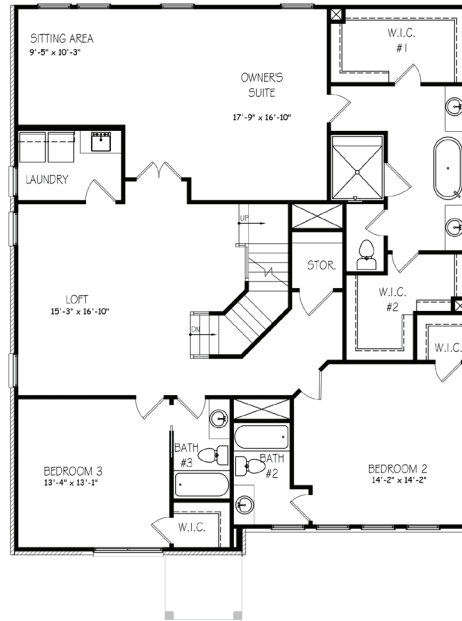

SECOND FLOOR