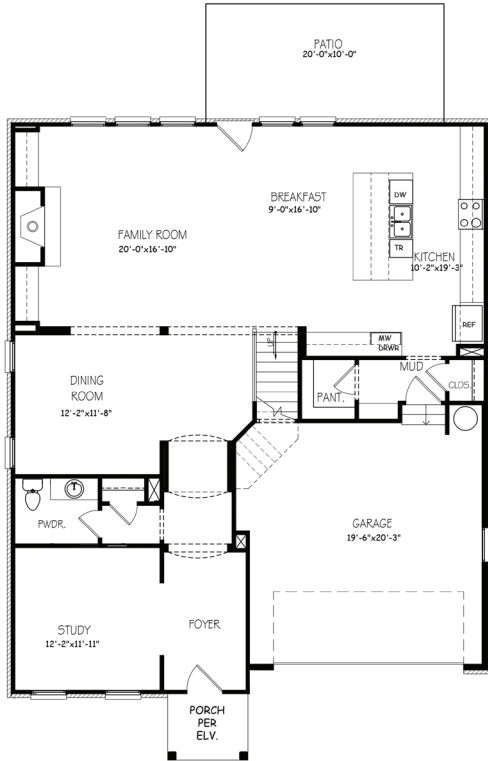

the
ENCLAVE
ON LAVISTA

THE WALTON

3,979 SQ. FT. - 4 BD | 4.5 BA

FIRST FLOOR