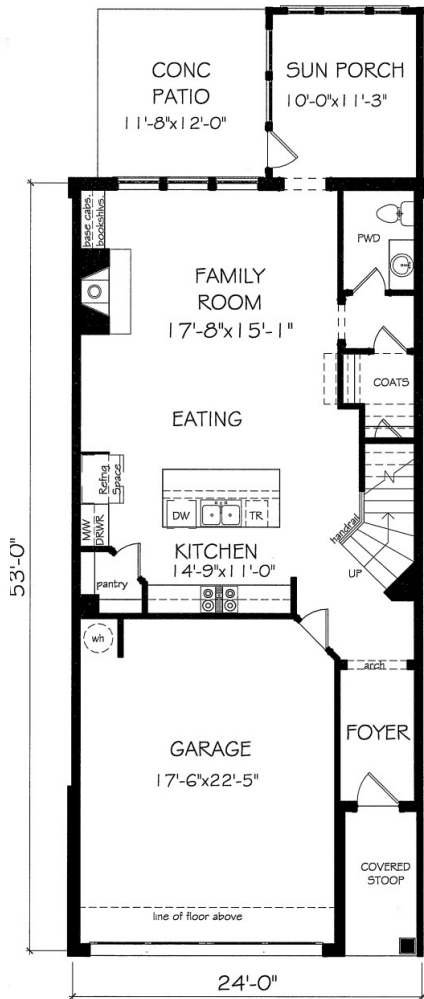

THE KENNEDY | HOMESITES 27-28

3,013 SQ. FT. INCL. 242 SQ. FT. SKY TERRACE
4 BD | 3.5 BA

FIRST FLOOR

SECOND FLOOR

THIRD FLOOR

SALES BY JW COLLECTION BROKERS, LLC. SUBJECT TO CHANGES, ERRORS & OMISSIONS.

THE KENNEDY | HOMESITE 29

3,186 SQ. FT. INCL. 242 SQ. FT. SKY TERRACE
4 BD | 3.5 BA

FIRST FLOOR

SECOND FLOOR

THIRD FLOOR

SALES BY JW COLLECTION BROKERS, LLC. SUBJECT TO CHANGES, ERRORS & OMISSIONS.

THE KENNEDY | HOMESITES 30-31

3,038 SQ. FT. INCL. 242 SQ. FT. SKY TERRACE
3 BD | 3.5 BA

FIRST FLOOR

SECOND FLOOR

THIRD FLOOR