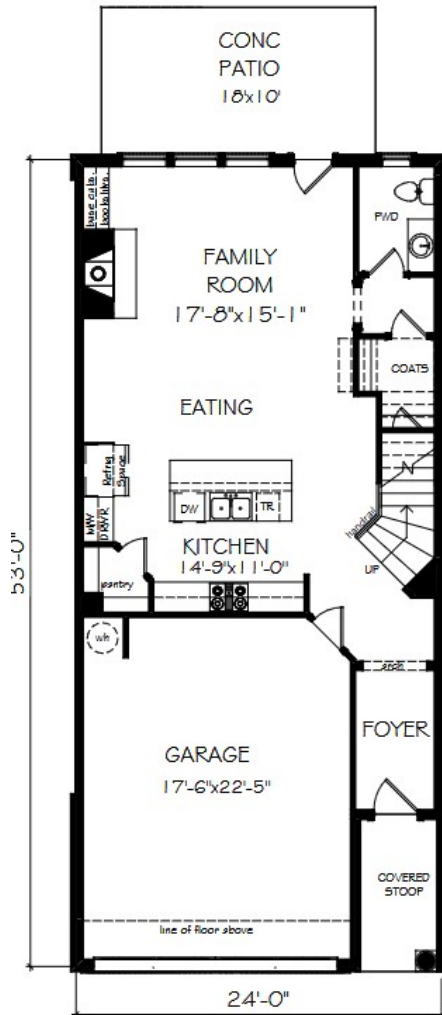

THE KENNEDY | HOMESITES 27-28

3,013 SQ. FT. INCL. 242 SQ. FT. SKY TERRACE
4 BD | 3.5 BA

FIRST FLOOR

SECOND FLOOR

THIRD FLOOR

SALES BY JW COLLECTION BROKERS, LLC. SUBJECT TO CHANGES, ERRORS & OMISSIONS.

THE KENNEDY | HOMESITE 29

3,186 SQ. FT. INCL. 242 SQ. FT. SKY TERRACE
4 BD | 3.5 BA

FIRST FLOOR

SECOND FLOOR

THIRD FLOOR

SALES BY JW COLLECTION BROKERS, LLC. SUBJECT TO CHANGES, ERRORS & OMISSIONS.

THE KENNEDY | HOMESITES 30-31

3,038 SQ. FT. INCL. 242 SQ. FT. SKY TERRACE
3 BD | 3.5 BA

FIRST FLOOR

SECOND FLOOR

THIRD FLOOR