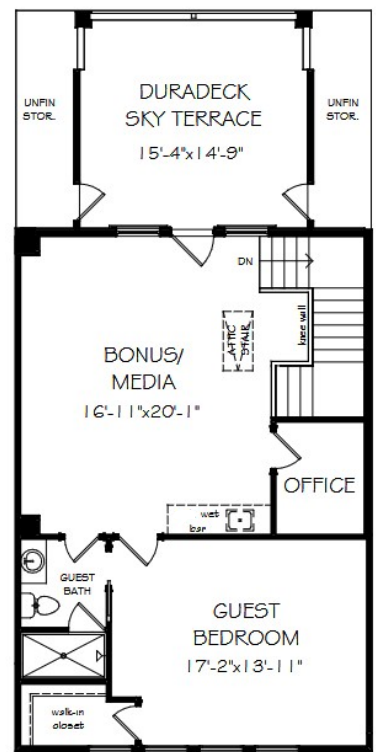

THE KENNEDY | HOMESITES 27-28

3,013 SQ. FT. INCL. 242 SQ. FT. SKY TERRACE
4 BD | 3.5 BA

FIRST FLOOR

SECOND FLOOR

THIRD FLOOR

SALES BY JW COLLECTION BROKERS, LLC. SUBJECT TO CHANGES, ERRORS & OMISSIONS.

THE KENNEDY | HOMESITE 29

3,186 SQ. FT. INCL. 242 SQ. FT. SKY TERRACE
4 BD | 3.5 BA

FIRST FLOOR

SECOND FLOOR

THIRD FLOOR

SALES BY JW COLLECTION BROKERS, LLC. SUBJECT TO CHANGES, ERRORS & OMISSIONS.

THE KENNEDY | HOMESITES 30-31

3,038 SQ. FT. INCL. 242 SQ. FT. SKY TERRACE
3 BD | 3.5 BA

FIRST FLOOR

SECOND FLOOR

THIRD FLOOR