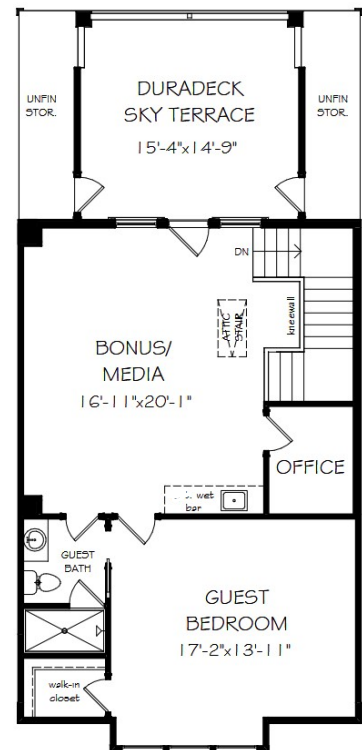

THE KENNEDY | HOMESITES 27-28

3,013 SQ. FT. INCL. 242 SQ. FT. SKY TERRACE
4 BD | 3.5 BA

FIRST FLOOR

SECOND FLOOR

THIRD FLOOR

SALES BY JW COLLECTION BROKERS, LLC. SUBJECT TO CHANGES, ERRORS & OMISSIONS.

THE KENNEDY | HOMESITE 29

3,186 SQ. FT. INCL. 242 SQ. FT. SKY TERRACE
4 BD | 3.5 BA

FIRST FLOOR

SECOND FLOOR

THIRD FLOOR

SALES BY JW COLLECTION BROKERS, LLC. SUBJECT TO CHANGES, ERRORS & OMISSIONS.

THE KENNEDY | HOMESITES 30-31

3,038 SQ. FT. INCL. 242 SQ. FT. SKY TERRACE
3 BD | 3.5 BA

FIRST FLOOR

SECOND FLOOR

THIRD FLOOR