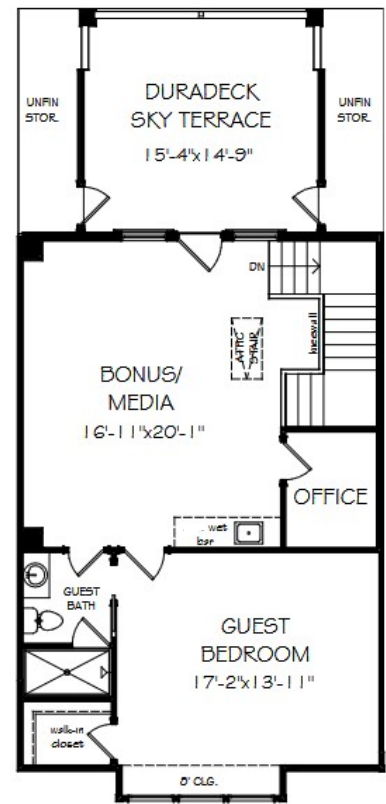

THE KENNEDY | HOMESITES 27-28

3,013 SQ. FT. INCL. 242 SQ. FT. SKY TERRACE
4 BD | 3.5 BA

FIRST FLOOR

SECOND FLOOR

THIRD FLOOR

SALES BY JW COLLECTION BROKERS, LLC. SUBJECT TO CHANGES, ERRORS & OMISSIONS.

THE KENNEDY | HOMESITE 29

3,186 SQ. FT. INCL. 242 SQ. FT. SKY TERRACE
4 BD | 3.5 BA

FIRST FLOOR

SECOND FLOOR

THIRD FLOOR

SALES BY JW COLLECTION BROKERS, LLC. SUBJECT TO CHANGES, ERRORS & OMISSIONS.

THE KENNEDY | HOMESITES 30-31

3,038 SQ. FT. INCL. 242 SQ. FT. SKY TERRACE
3 BD | 3.5 BA

FIRST FLOOR

SECOND FLOOR

THIRD FLOOR