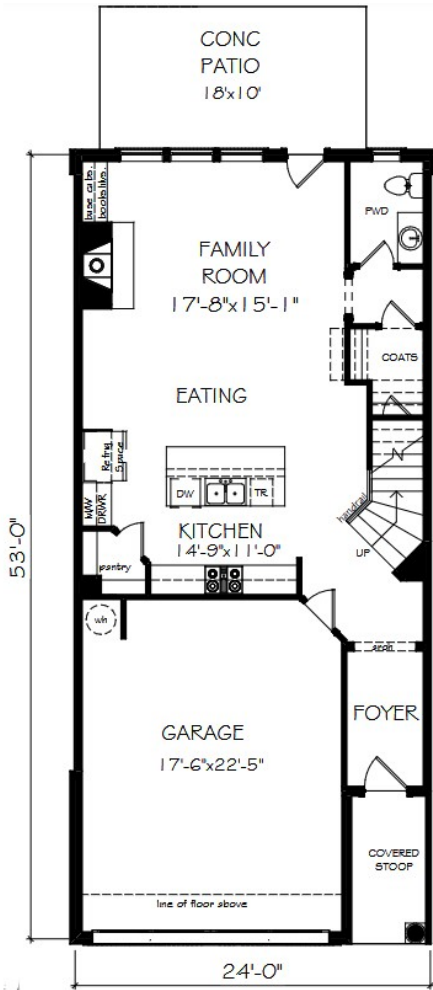

THE KENNEDY | HOMESITES 27-28

3,013 SQ. FT. INCL. 242 SQ. FT. SKY TERRACE
4 BD | 3.5 BA

FIRST FLOOR

SECOND FLOOR

THIRD FLOOR

SALES BY JW COLLECTION BROKERS, LLC. SUBJECT TO CHANGES, ERRORS & OMISSIONS.

THE KENNEDY | HOMESITE 29

3,186 SQ. FT. INCL. 242 SQ. FT. SKY TERRACE
4 BD | 3.5 BA

FIRST FLOOR

SECOND FLOOR

THIRD FLOOR

SALES BY JW COLLECTION BROKERS, LLC. SUBJECT TO CHANGES, ERRORS & OMISSIONS.

THE KENNEDY | HOMESITES 30-31

3,038 SQ. FT. INCL. 242 SQ. FT. SKY TERRACE
3 BD | 3.5 BA

FIRST FLOOR

SECOND FLOOR

THIRD FLOOR