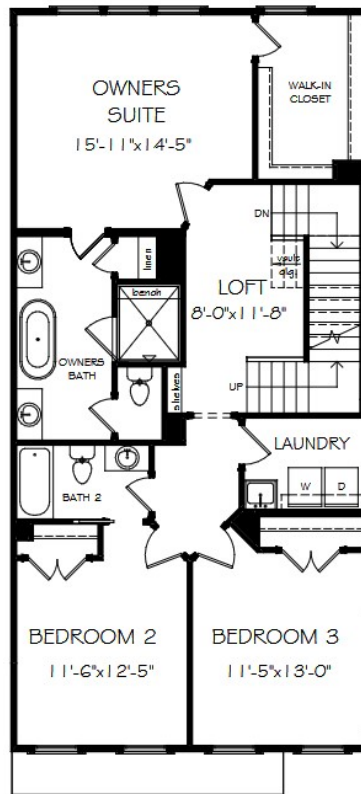

THE KENNEDY | HOMESITES 27-28

3,013 SQ. FT. INCL. 242 SQ. FT. SKY TERRACE
4 BD | 3.5 BA

FIRST FLOOR

SECOND FLOOR

THIRD FLOOR

SALES BY JW COLLECTION BROKERS, LLC. SUBJECT TO CHANGES, ERRORS & OMISSIONS.

THE KENNEDY | HOMESITE 29

3,186 SQ. FT. INCL. 242 SQ. FT. SKY TERRACE
4 BD | 3.5 BA

FIRST FLOOR

SECOND FLOOR

THIRD FLOOR

SALES BY JW COLLECTION BROKERS, LLC. SUBJECT TO CHANGES, ERRORS & OMISSIONS.

THE KENNEDY | HOMESITES 30-31

3,038 SQ. FT. INCL. 242 SQ. FT. SKY TERRACE
3 BD | 3.5 BA

FIRST FLOOR

SECOND FLOOR

THIRD FLOOR