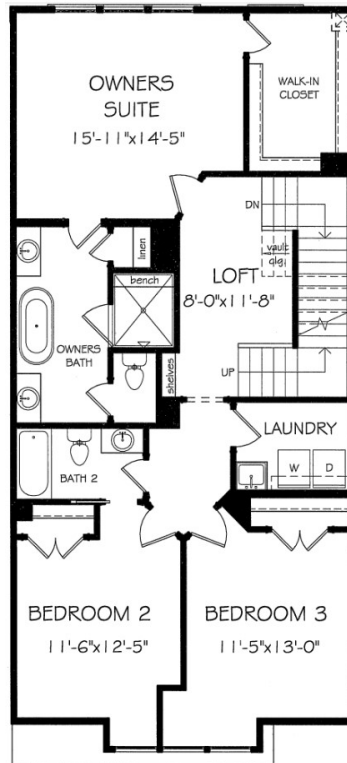

THE KENNEDY | HOMESITES 27-28

3,013 SQ. FT. INCL. 242 SQ. FT. SKY TERRACE
4 BD | 3.5 BA

FIRST FLOOR

SECOND FLOOR

THIRD FLOOR

SALES BY JW COLLECTION BROKERS, LLC. SUBJECT TO CHANGES, ERRORS & OMISSIONS.

THE KENNEDY | HOMESITE 29

3,186 SQ. FT. INCL. 242 SQ. FT. SKY TERRACE
4 BD | 3.5 BA

FIRST FLOOR

SECOND FLOOR

THIRD FLOOR

SALES BY JW COLLECTION BROKERS, LLC. SUBJECT TO CHANGES, ERRORS & OMISSIONS.

THE KENNEDY | HOMESITES 30-31

3,038 SQ. FT. INCL. 242 SQ. FT. SKY TERRACE
3 BD | 3.5 BA

FIRST FLOOR

SECOND FLOOR

THIRD FLOOR