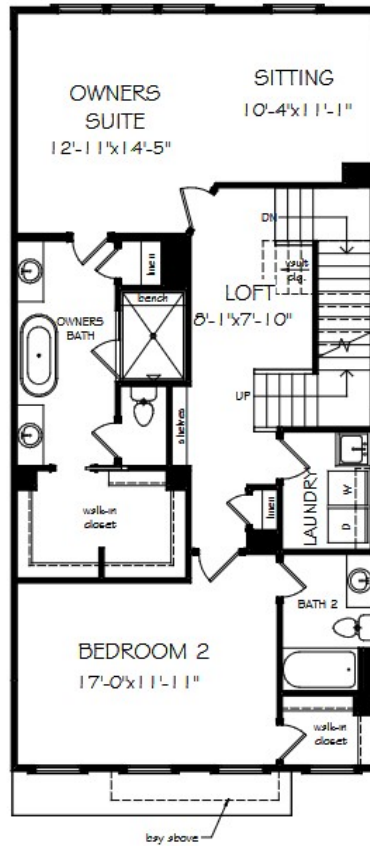

THE KENNEDY | HOMESITES 27-28

3,013 SQ. FT. INCL. 242 SQ. FT. SKY TERRACE
4 BD | 3.5 BA

FIRST FLOOR

SECOND FLOOR

THIRD FLOOR

SALES BY JW COLLECTION BROKERS, LLC. SUBJECT TO CHANGES, ERRORS & OMISSIONS.

THE KENNEDY | HOMESITE 29

3,186 SQ. FT. INCL. 242 SQ. FT. SKY TERRACE
4 BD | 3.5 BA

FIRST FLOOR

SECOND FLOOR

THIRD FLOOR

SALES BY JW COLLECTION BROKERS, LLC. SUBJECT TO CHANGES, ERRORS & OMISSIONS.

THE KENNEDY | HOMESITES 30-31

3,038 SQ. FT. INCL. 242 SQ. FT. SKY TERRACE
3 BD | 3.5 BA

FIRST FLOOR

SECOND FLOOR

THIRD FLOOR