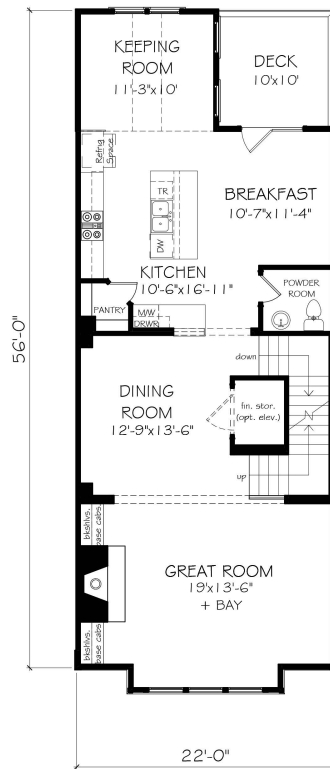

THE KENSINGTON

2,647 SQ. FT. - 3 BD | 3.5 BA

TERRACE LEVEL

FIRST FLOOR

SECOND FLOOR