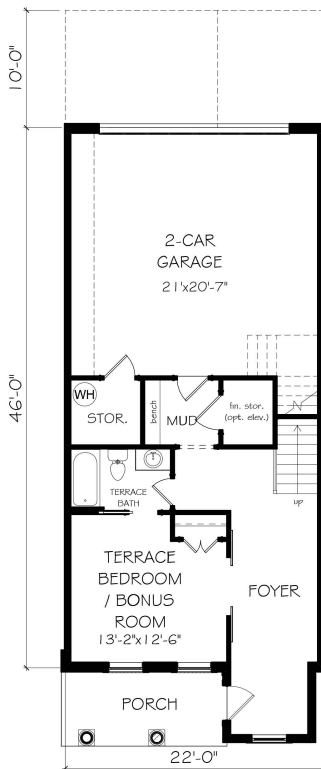

THE KENSINGTON

2,647 SQ. FT. - 3 BD | 3.5 BA

TERRACE LEVEL

FIRST FLOOR

SECOND FLOOR