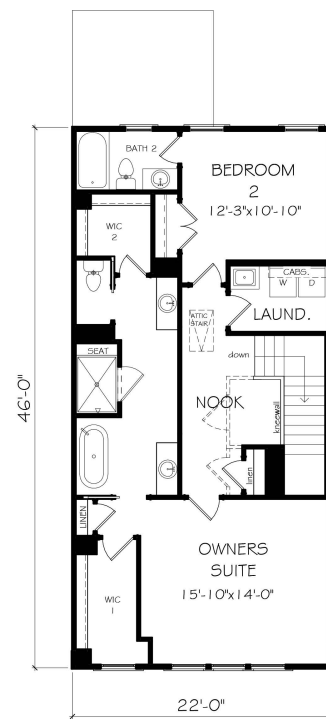

THE KENSINGTON

2,647 SQ. FT. - 3 BD | 3.5 BA

TERRACE LEVEL

FIRST FLOOR

SECOND FLOOR