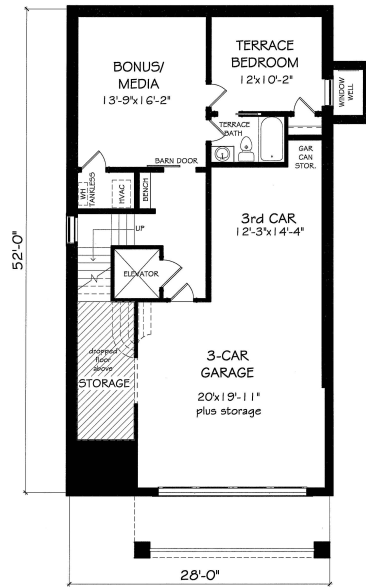

THE GREENWICH

4,598 SQ. FT. INCL. 295 SQ. FT. SKY TERRACE - 5 BD | 5.5 BA

TERRACE LEVEL

FIRST FLOOR

SECOND FLOOR

SKY LEVEL

LAUREL VIEW
3315 CELEBRATION BLVD
SUWANEE, GA 30024
678-434-9767
JWCLAURELVIEW.COM