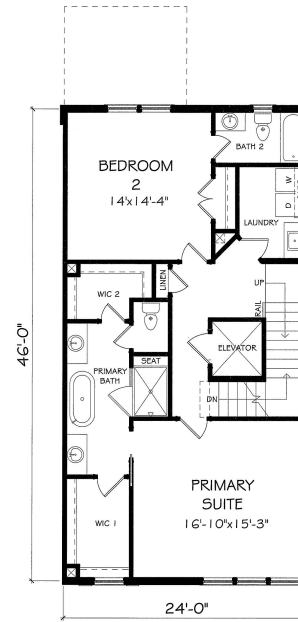

LAUREL VIEW

THE LAWRENCE

3,559 SQ. FT. INCL. 240 SQ. FT. SKY TERRACE - 4 BD | 4.5 BA

TERRACE LEVEL

FIRST FLOOR

SECOND FLOOR

SKY LEVEL

LAUREL VIEW
3710 MATHIS AIRPORT PKWY
SUWANEE, GA 30024
678-434-9767
JWCLAURELVIEW.COM