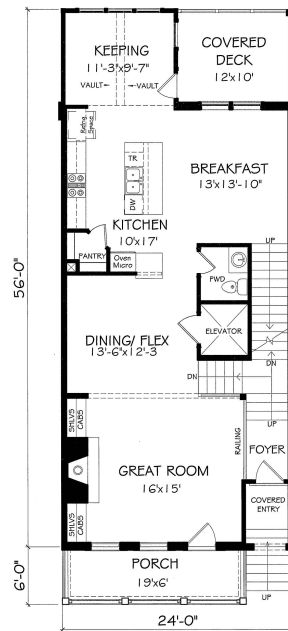

LAUREL VIEW

THE LAWRENCE

3,559 SQ. FT. INCL. 240 SQ. FT. SKY TERRACE - 4 BD | 4.5 BA

TERRACE LEVEL

FIRST FLOOR

SECOND FLOOR

SKY LEVEL

LAUREL VIEW
3710 MATHIS AIRPORT PKWY
SUWANEE, GA 30024
678-434-9767
JWCLAURELVIEW.COM