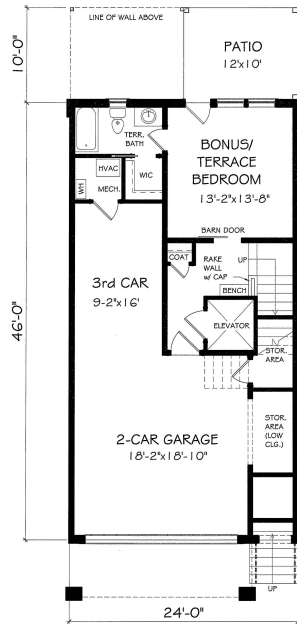

LAUREL VIEW

THE LAWRENCE

3,559 SQ. FT. INCL. 240 SQ. FT. SKY TERRACE - 4 BD | 4.5 BA

TERRACE LEVEL

FIRST FLOOR

SECOND FLOOR

SKY LEVEL

LAUREL VIEW
3710 MATHIS AIRPORT PKWY
SUWANEE, GA 30024
678-434-9767
JWCLAURELVIEW.COM