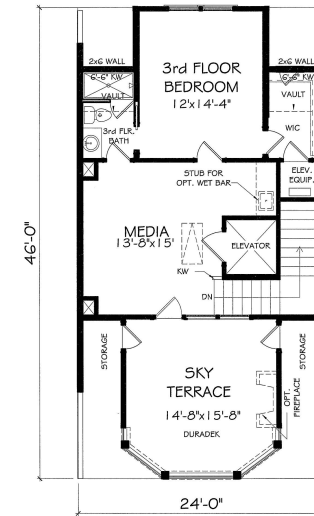

LAUREL VIEW

THE LAWRENCE

3,559 SQ. FT. INCL. 240 SQ. FT. SKY TERRACE - 4 BD | 4.5 BA

TERRACE LEVEL

FIRST FLOOR

SECOND FLOOR

SKY LEVEL

LAUREL VIEW
3710 MATHIS AIRPORT PKWY
SUWANEE, GA 30024
678-434-9767
JWCLAURELVIEW.COM