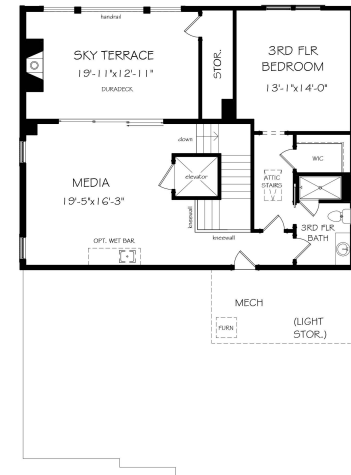

THE LEVERETT

6,091 SQ. FT. INCL. 313 SQ. FT. SKY TERRACE - 6 BD | 6.5 BA

TERRACE LEVEL

FIRST FLOOR

SECOND FLOOR

SKY LEVEL

LAUREL VIEW
 3710 MATHIS AIRPORT PKWY
 SUWANEE, GA 30024
 678-434-9767
 JWCLAURELVIEW.COM