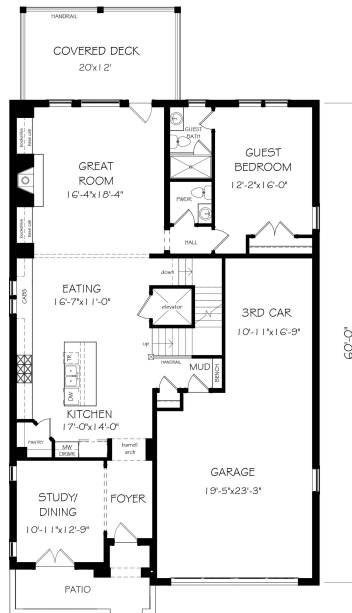

THE LEVERETT

6,091 SQ. FT. INCL. 313 SQ. FT. SKY TERRACE - 6 BD | 6.5 BA

TERRACE LEVEL

FIRST FLOOR

SECOND FLOOR

SKY LEVEL

LAUREL VIEW
 3710 MATHIS AIRPORT PKWY
 SUWANEE, GA 30024
 678-434-9767
 JWCLAURELVIEW.COM