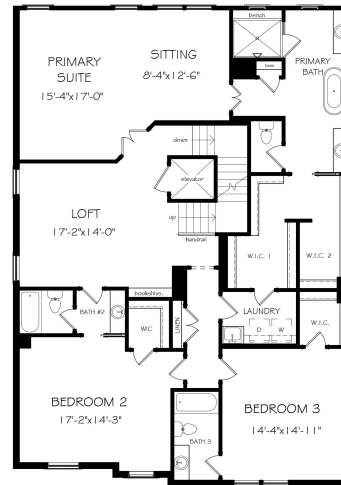

THE LEVERETT

6,091 SQ. FT. INCL. 313 SQ. FT. SKY TERRACE - 6 BD | 6.5 BA

TERRACE LEVEL

FIRST FLOOR

SECOND FLOOR

SKY LEVEL

LAUREL VIEW
 3710 MATHIS AIRPORT PKWY
 SUWANEE, GA 30024
 678-434-9767
 JWCLAURELVIEW.COM