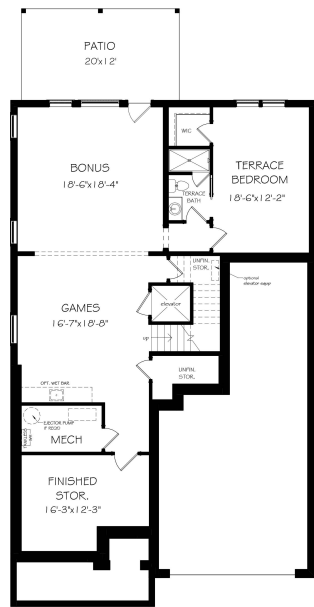

THE LEVERETT

6,091 SQ. FT. INCL. 313 SQ. FT. SKY TERRACE - 6 BD | 6.5 BA

TERRACE LEVEL

FIRST FLOOR

SECOND FLOOR

SKY LEVEL

LAUREL VIEW
 3710 MATHIS AIRPORT PKWY
 SUWANEE, GA 30024
 678-434-9767
 JWCLAURELVIEW.COM