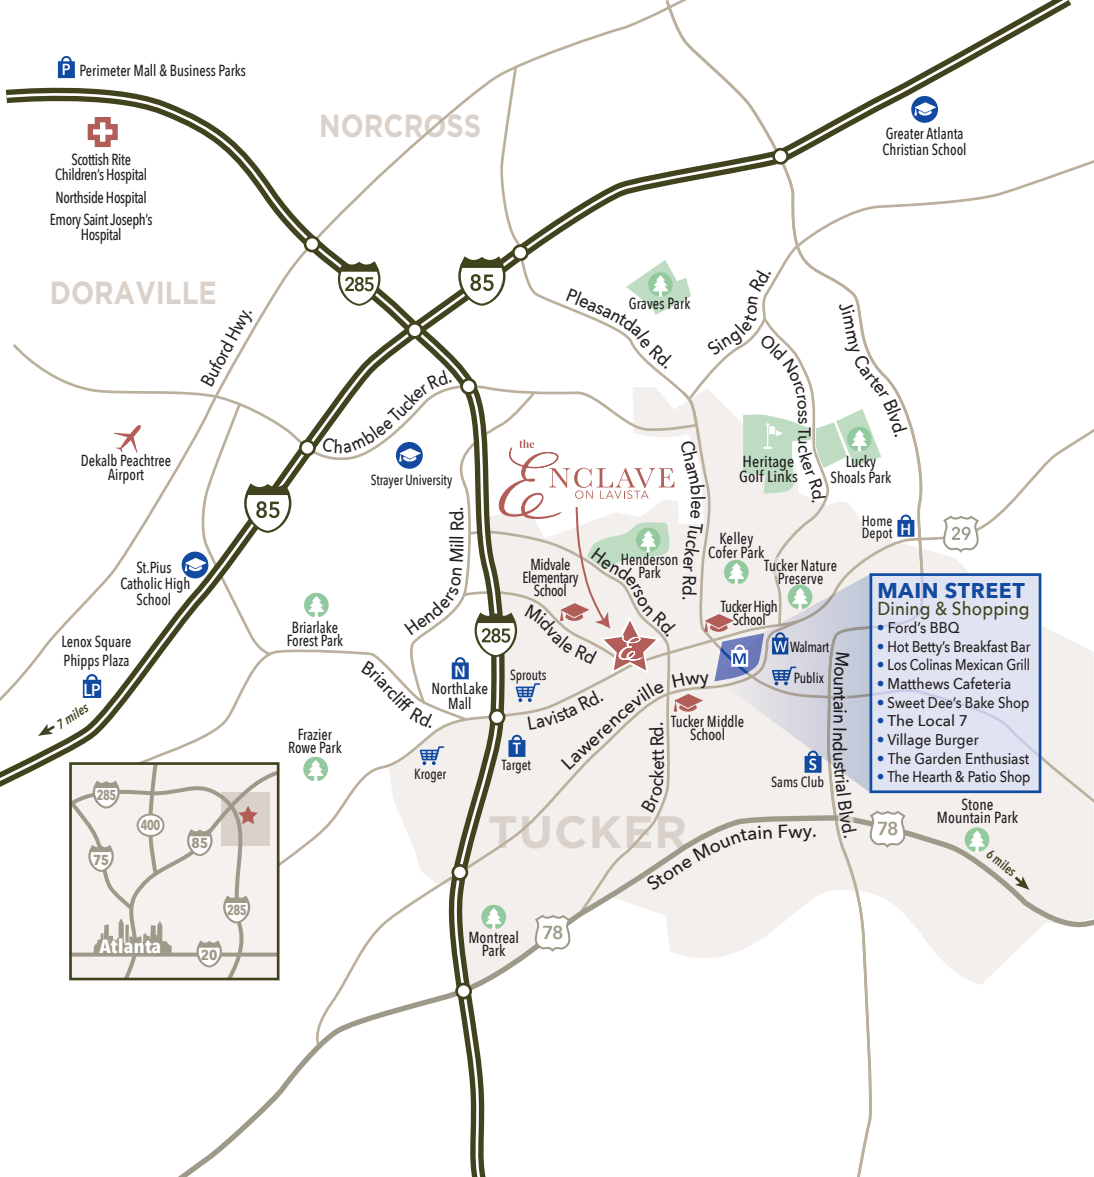

Perimeter Mall & Business Parks

Scottish Rite Children's Hospital
Northside Hospital
Emory Saint Joseph's Hospital

Greater Atlanta Christian School

DORAVILLE

NORCROSS

the **ENCLAVE**
ON LAVISTA

MAIN STREET

Dining & Shopping

- Ford's BBQ
- Hot Betty's Breakfast Bar
- Los Colinas Mexican Grill
- Matthews Cafeteria
- Sweet Dee's Bake Shop
- The Local 7
- Village Burger
- The Garden Enthusiast
- The Hearth & Patio Shop

Dekalb Peachtree Airport

St. Pius Catholic High School

Strayer University

Briarlake Forest Park

Henderson Park

Heritage Golf Links

Lucky Shoals Park

Home Depot

Lenox Square
Phipps Plaza

NorthLake Mall
 Sprouts
 Kroger
 Target

Sprouts

Walmart
 Publix

Walmart
 Publix

Sams Club

Montreal Park

Stone Mountain Park
6 miles →

← 7 miles