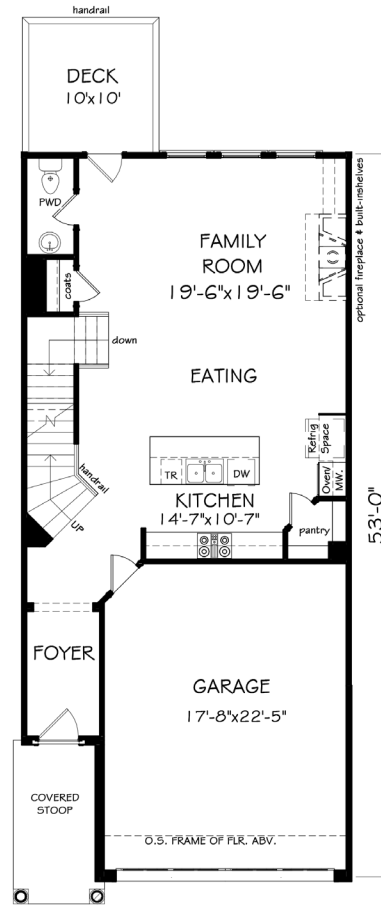

THE RETREAT

THE CAMBRIDGE

2,565+ SQ. FT. - 3 BD | 3.5 BA

TERRACE LEVEL

FIRST FLOOR

SECOND FLOOR

THE RETREAT AT RIVER GREEN
200 RIVER GREEN AVENUE
CANTON, GA 30114
770-970-0200
JWCATLANTA.COM

JW COLLECTION BROKERS, LLC. SUBJECT TO CHANGES, ERRORS AND OMISSIONS. 12-2020. 770-809-6010.
JW COLLECTION RESERVES THE RIGHT TO CHANGE PLANS, SPECIFICATIONS AND PRICING WITHOUT NOTICE. SQUARE FOOTAGE IS APPROXIMATE AND WINDOW, FLOOR AND CEILING ELEVATIONS ARE APPROXIMATE, SUBJECT TO CHANGE WITHOUT PRIOR NOTICE. RENDERINGS, COLOR SCHEMES & FLOOR PLANS ARE ARTISTS' CONCEPTIONS AND ARE NOT INTENDED TO BE AN ACTUAL DEPICTION OF THE HOME.