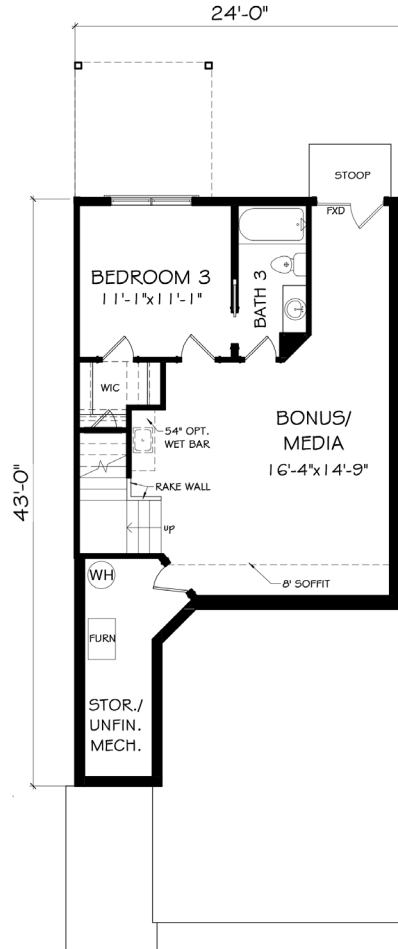

THE RETREAT

THE CAMBRIDGE

2,565+ SQ. FT. - 3 BD | 3.5 BA

TERRACE LEVEL

FIRST FLOOR

SECOND FLOOR

THE RETREAT AT RIVER GREEN
200 RIVER GREEN AVENUE
CANTON, GA 30114
770-970-0200
JWCATLANTA.COM

JW COLLECTION BROKERS, LLC. SUBJECT TO CHANGES, ERRORS AND OMISSIONS. 12-2020. 770-809-6010.
JW COLLECTION RESERVES THE RIGHT TO CHANGE PLANS, SPECIFICATIONS AND PRICING WITHOUT NOTICE. SQUARE FOOTAGE IS APPROXIMATE AND WINDOW, FLOOR AND CEILING ELEVATIONS ARE APPROXIMATE, SUBJECT TO CHANGE WITHOUT PRIOR NOTICE. RENDERINGS, COLOR SCHEMES & FLOOR PLANS ARE ARTISTS' CONCEPTIONS AND ARE NOT INTENDED TO BE AN ACTUAL DEPICTION OF THE HOME.