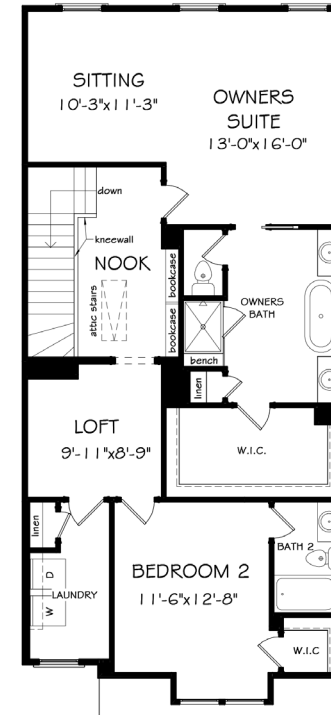

THE RETREAT

THE CAMBRIDGE

2,565+ SQ. FT. - 3 BD | 3.5 BA

TERRACE LEVEL

FIRST FLOOR

SECOND FLOOR

THE RETREAT AT RIVER GREEN
200 RIVER GREEN AVENUE
CANTON, GA 30114
770-970-0200
JWCATLANTA.COM

JW COLLECTION BROKERS, LLC. SUBJECT TO CHANGES, ERRORS AND OMISSIONS. 12-2020. 770-809-6010.
JW COLLECTION RESERVES THE RIGHT TO CHANGE PLANS, SPECIFICATIONS AND PRICING WITHOUT NOTICE. SQUARE FOOTAGE IS APPROXIMATE AND WINDOW, FLOOR AND CEILING ELEVATIONS ARE APPROXIMATE, SUBJECT TO CHANGE WITHOUT PRIOR NOTICE. RENDERINGS, COLOR SCHEMES & FLOOR PLANS ARE ARTISTS' CONCEPTIONS AND ARE NOT INTENDED TO BE AN ACTUAL DEPICTION OF THE HOME.