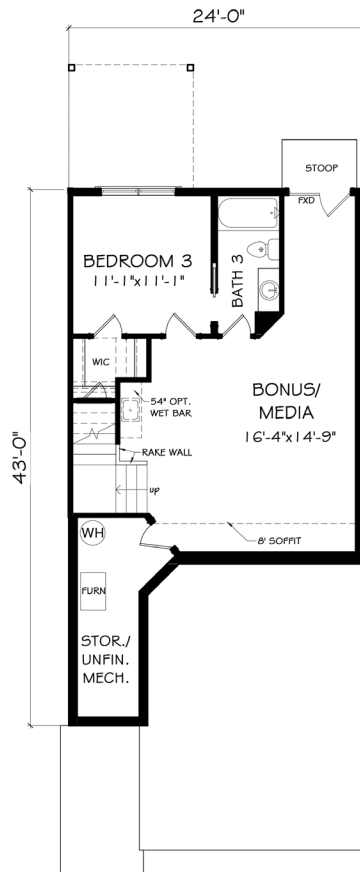

THE RETREAT

THE CHESAPEAKE

2,585+ SQ. FT. - 3 BD | 3.5 BA

THE RETREAT AT RIVER GREEN
 200 RIVER GREEN AVENUE
 CANTON, GA 30114
 770-970-0200
 JWCATLANTA.COM

JW COLLECTION BROKERS, LLC. SUBJECT TO CHANGES, ERRORS AND OMISSIONS. 12-2020. 770-809-6010.
 JW COLLECTION RESERVES THE RIGHT TO CHANGE PLANS, SPECIFICATIONS AND PRICING WITHOUT NOTICE. SQUARE FOOTAGE IS APPROXIMATE AND WINDOW, FLOOR AND CEILING ELEVATIONS ARE APPROXIMATE, SUBJECT TO CHANGE WITHOUT PRIOR NOTICE. RENDERINGS, COLOR SCHEMES & FLOOR PLANS ARE ARTISTS' CONCEPTIONS AND ARE NOT INTENDED TO BE AN ACTUAL DEPICTION OF THE HOME.