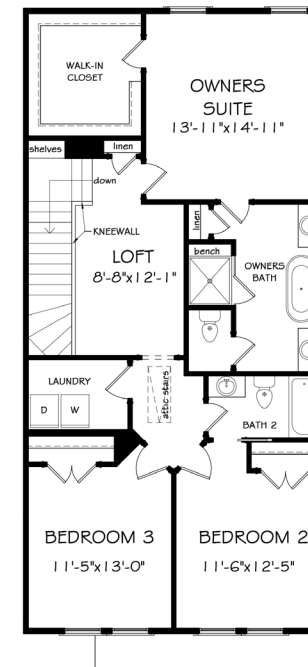

THE RETREAT

THE CHESAPEAKE

2,585+ SQ. FT. - 3 BD | 3.5 BA

THE RETREAT AT RIVER GREEN
 200 RIVER GREEN AVENUE
 CANTON, GA 30114
 770-970-0200
 JWCATLANTA.COM

JW COLLECTION BROKERS, LLC. SUBJECT TO CHANGES, ERRORS AND OMISSIONS. 12-2020. 770-809-6010.
 JW COLLECTION RESERVES THE RIGHT TO CHANGE PLANS, SPECIFICATIONS AND PRICING WITHOUT NOTICE. SQUARE FOOTAGE IS APPROXIMATE AND WINDOW, FLOOR AND CEILING ELEVATIONS ARE APPROXIMATE, SUBJECT TO CHANGE WITHOUT PRIOR NOTICE. RENDERINGS, COLOR SCHEMES & FLOOR PLANS ARE ARTISTS' CONCEPTIONS AND ARE NOT INTENDED TO BE AN ACTUAL DEPICTION OF THE HOME.