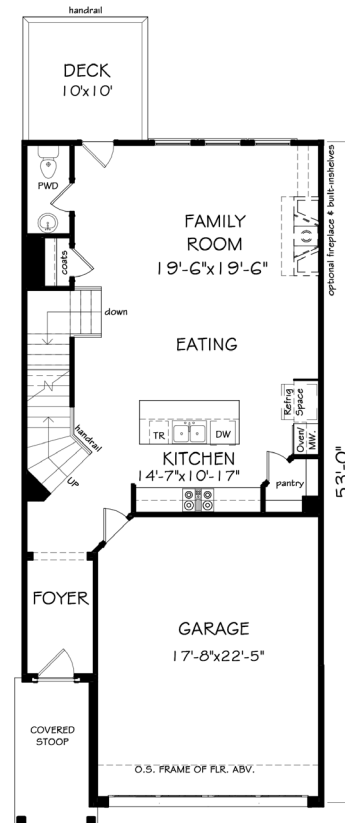

THE RETREAT

THE CHESAPEAKE

2,585+ SQ. FT. - 3 BD | 3.5 BA

THE RETREAT AT RIVER GREEN
 200 RIVER GREEN AVENUE
 CANTON, GA 30114
 770-970-0200
 JWCATLANTA.COM

JW COLLECTION BROKERS, LLC. SUBJECT TO CHANGES, ERRORS AND OMISSIONS. 12-2020. 770-809-6010.
 JW COLLECTION RESERVES THE RIGHT TO CHANGE PLANS, SPECIFICATIONS AND PRICING WITHOUT NOTICE. SQUARE FOOTAGE IS APPROXIMATE AND WINDOW, FLOOR AND CEILING ELEVATIONS ARE APPROXIMATE, SUBJECT TO CHANGE WITHOUT PRIOR NOTICE. RENDERINGS, COLOR SCHEMES & FLOOR PLANS ARE ARTISTS' CONCEPTIONS AND ARE NOT INTENDED TO BE AN ACTUAL DEPICTION OF THE HOME.